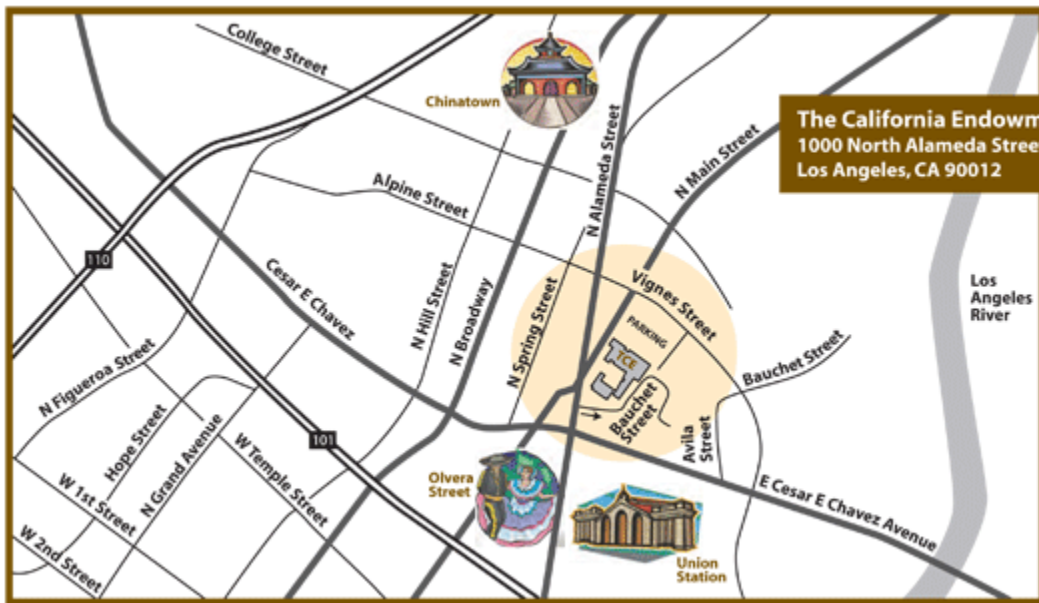

Center for Healthy Communities

map & directions

Center for Healthy Communities
1000 N. Alameda Street, Los Angeles, CA 90012
Phone: (866) 833-3533
On site parking, free of charge